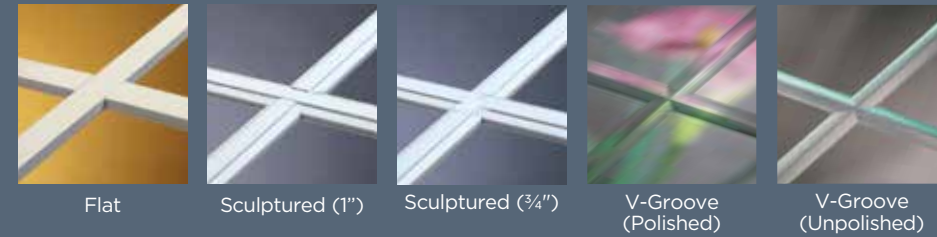

Step 3 Create a Custom Look.

Decorum® BY SIMONTON Imagine The Possibilities.

Decorum® is Simonton's portfolio of styling options that allows you to create a look that is distinctly yours. Choose from vibrant exterior colors, hardware cast in bold metal finishes, decorative privacy glass and virtually unlimited grid options to give your doors that personal touch.

GRID OPTIONS

Every Simonton Patio Door can be ordered to meet ENERGY STAR® guidelines in every area of the country.