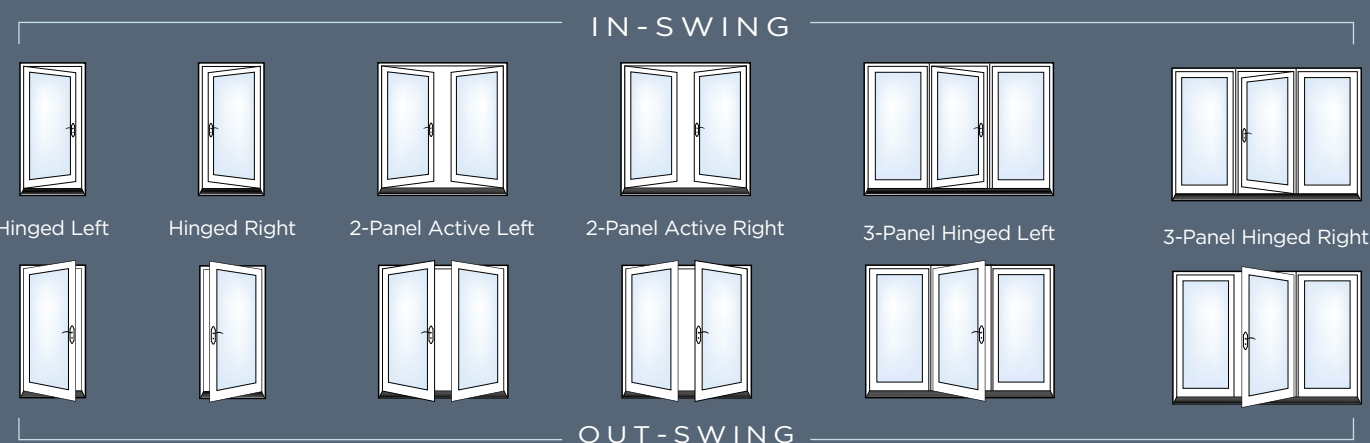

#### FEATURES

- ▶ Single, 2 and 3-lite panel configurations available
- ▶ Fiberglass offers unmatched endurance in any climate
- ▶ One convenient lever secures the door at multiple locations
- ▶ Available out-swing doors allow more use of your interior space
- ▶ Optional between-the-glass blinds provide privacy while making cleaning a breeze

# Step 2 Choose Your Operating Style.

▲ **2 Panel**  
Either panel can be active

▲ **3 Panel**  
Any of the three panels can be active

▲ **4 Panel**  
Both center panels are active

**Simonton Contemporary and French Sliding Patio Doors are available in 2, 3 and 4 panel configurations.**

**Simonton Lumera™ Fiberglass Hinged Patio Doors are available in both in-swing and out-swing in 1, 2 and 3 panel configurations.**