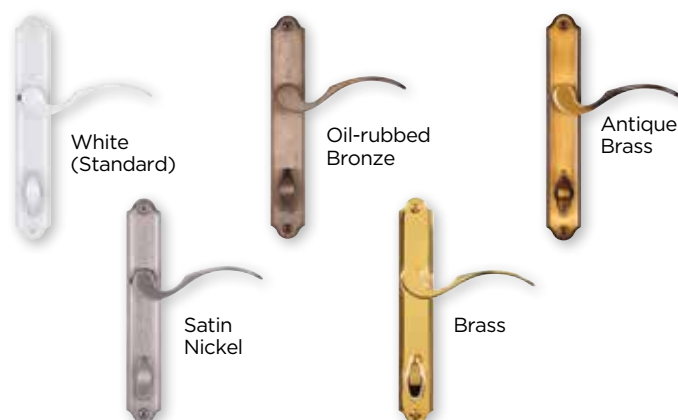

### CHOOSE YOUR HARDWARE

◀ **Split Finish Door Handles**  
Simonton Sliding Patio Doors offer a choice of split finish door handles. Choose any interior finish with color matched exterior as a standard offering.

### DECORATIVE GLASS

▲ **Blinds Between Glass**  
Optional Blinds Between the Glass allow you to easily open, close or raise your blinds when you want the light to shine in. Available on Lumera only

### INTERIOR COLORS

Lumera hinged patio doors have interior and exterior matching hand sets. Choose from our large selection to create a custom look.