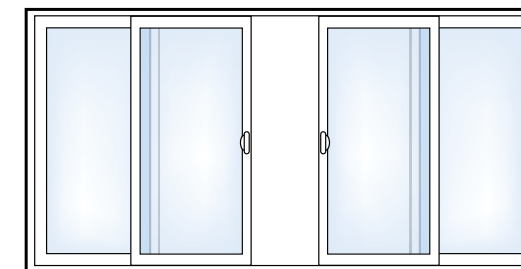

▲ **4 Panel**
Both center panels are active

Simonton Contemporary and French Sliding Patio Doors are available in 2, 3 and 4 panel configurations.