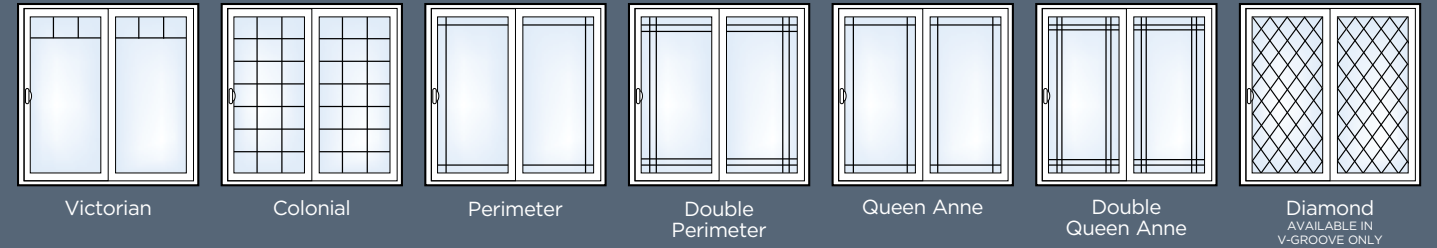

GRID PATTERNS