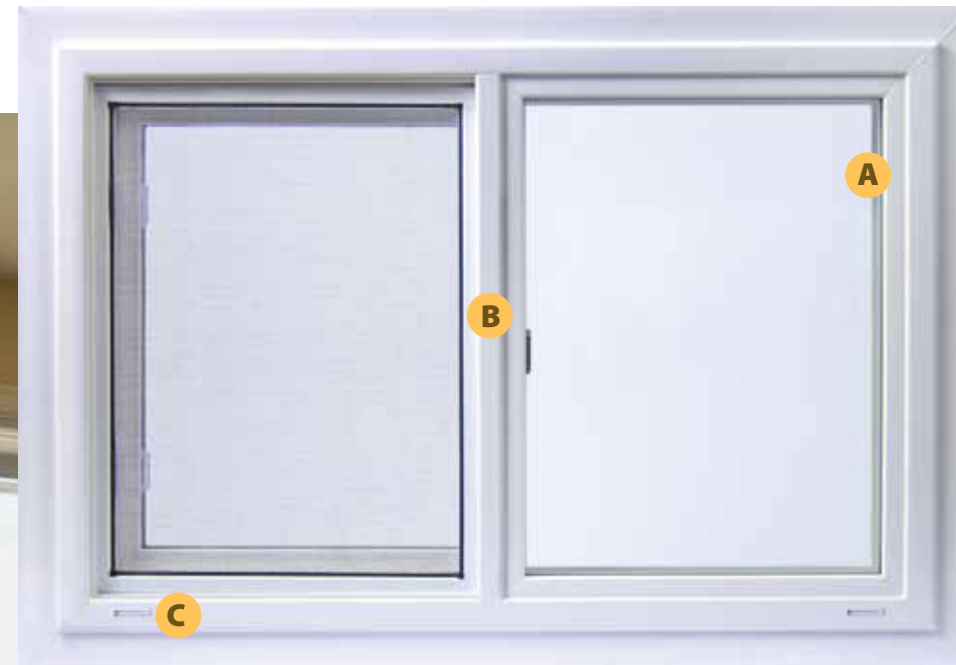

On Casement windows, the convenient handle virtually disappears when not in use.

The Simonton difference is in the details.

- **A** A mitered glazing bead provides a neatly finished appearance.
- **B** The interlock features the same narrow, low profile design as the frame, for attractive symmetry.
- **C** Weep holes are covered by small baffles to keep insects out and to provide a finished look.