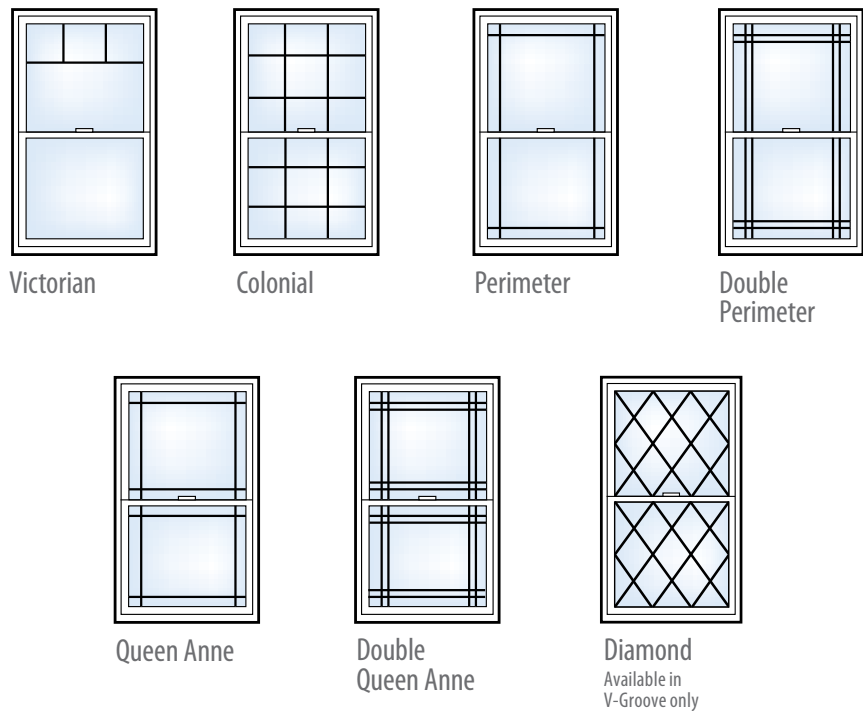

Colors and finishes in this brochure are for representative purposes only and may vary on actual product. See your Simonton Dealer for color swatches.

*Available on Fiberglass Hinged Patio Door only.

Standard window colors.

Available in white and tan, the standard vinyl colors are molded throughout the profile for long-lasting beauty.

AutoSense™ Lock

Casement Nesting Handle

Traditional Locks

Decorum
BY SIMONTON

Add some sparkle.
The right grid design can really accentuate the architectural style of your home. Choose from flat and sculptured to assorted grid patterns, or elegant V-Groove glass. DaylightMax™ grids are placed between the glass panes, so your windows are easier to clean.

Flat Sculptured (3/4") Sculptured (1")

Grid patterns.*

*Other patterns available by request.

Decorative glass.

Glass options are available for privacy, increased energy efficiency or just to add a stylish touch.

▲ Nothing can expand a room and bring the outside in like a Simonton Bay or Bow window. This Bay window features a Picture window in the center, flanked by two operable Casements. The Bay window can be made with 35 or 45-degree angles. Bow windows are comprised of three or more windows mullered at 10-degree increments. Simonton Bay and Bow windows can be made with a variety of operating styles.