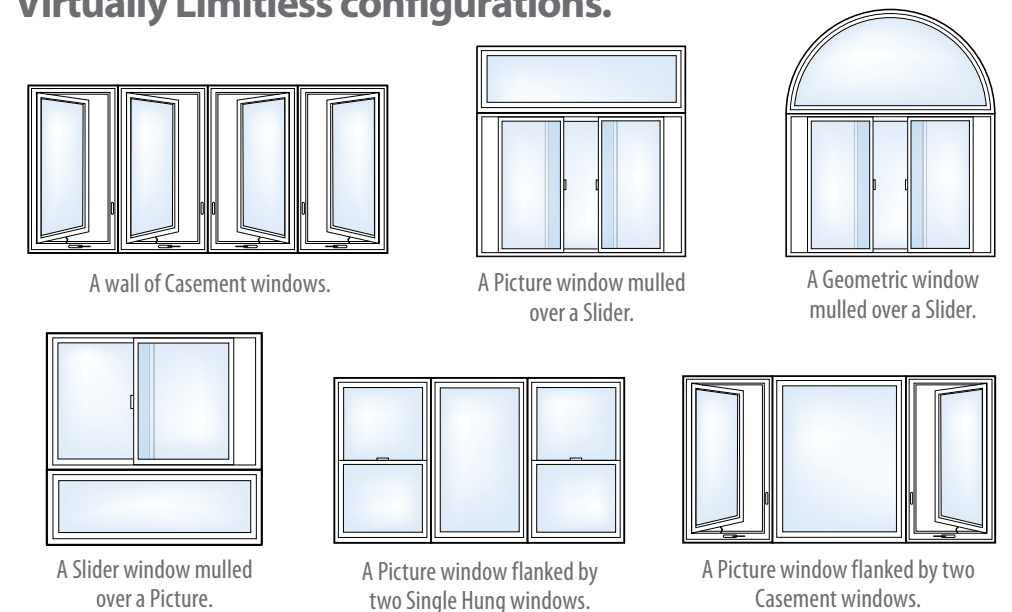

INSULATING GLASS UNIT

Dare to dream.

Replacing your old windows with beautiful Simonton DaylightMax™ windows and doors is the perfect opportunity to transform your home with exciting geometrics, completely new styles or mullied configurations. If you can dream it, you can make it happen with Simonton and DaylightMax.

A geometric window provides an unforgettable stylish accent. DaylightMax operable geometric windows are fully functional.

▲ Replace a Picture window with a bay or bow window and help open up your home and bring the outside in.

▲ DaylightMax windows are available in a full array of Geometric styles, including this Trapezoid Picture window.

▼ DaylightMax windows and doors can be mullied together for virtually unlimited configurations.

◀ A Garden window creates a sun-filled enclave that's perfect for plants or herbs, while the sidelites are fully functional.

Virtually Limitless configurations.

Take the basics beyond.

Simonton DaylightMax™ windows are available in frame styles to meet every installation and architectural need. Select from one of three decorative stucco trim frames or ask your installer what custom trim options they offer with our block and nail fin frames.