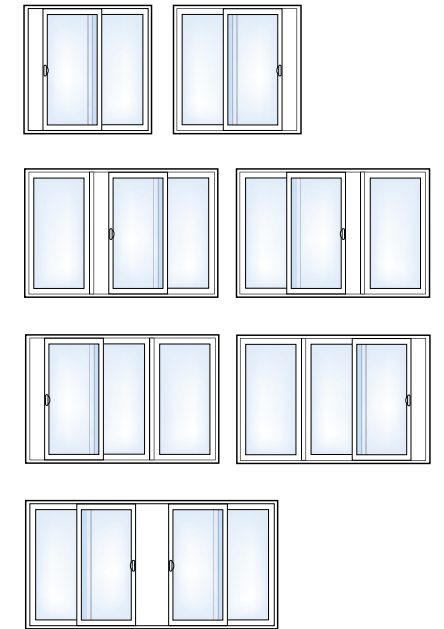

Now that you've selected the ultimate windows for your home, may we suggest the perfect patio door?

Simonton patio doors help open living areas, bring the outside in and are an excellent way to make the most of a great view. Whether you choose the versatile Hinged Patio Door, the elegant French Sliding Patio Door or the sleek Contemporary Patio Door, you'll love the view from here.

Some doors shown with optional grids and hardware.

Sliding Door Configurations

Hinged Door Configurations

Ask your Simonton Windows® dealer which Patio Door is right for you.