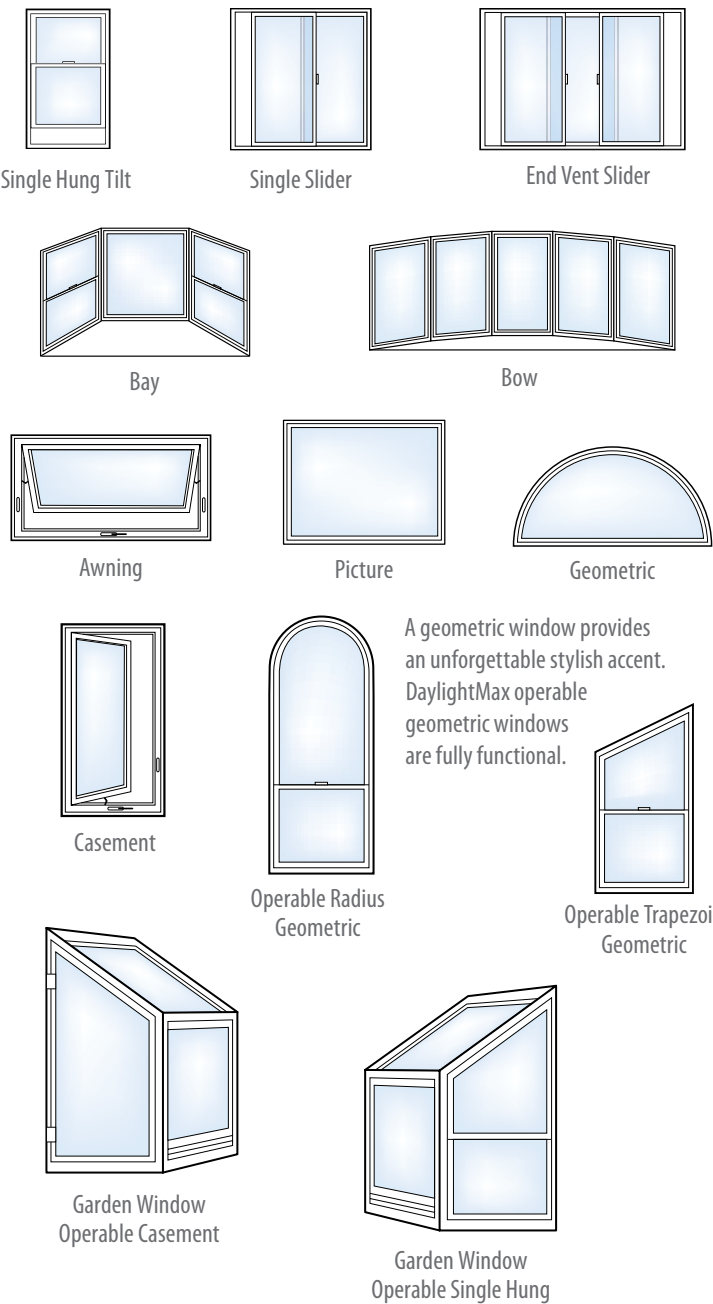

The optional Supercept™ spacer features a U-channel design and is made of stainless steel alloy for better thermal performance and increased strength.

The optional Super Spacer® is made of non-metallic foam that is resistant to temperature transfer. Its flexible design makes it the best choice for curved windows.

INSULATING GLASS UNIT

Dare to dream.

Replacing your old windows with beautiful Simonton DaylightMax™ windows and doors is the perfect opportunity to transform your home with exciting geometrics, completely new styles or mullied configurations. If you can dream it, you can make it happen with Simonton and DaylightMax.

A geometric window provides an unforgettable stylish accent. DaylightMax operable geometric windows are fully functional.

▲ Replace a Picture window with a bay or bow window and help open up your home and bring the outside in.

▲ Nothing can expand a room and bring the outside in like a Simonton Bay or Bow window. This Bay window features a Picture window in the center, flanked by two operable Casements. The Bay window can be made with 35 or 45-degree angles. Bow windows are comprised of three or more windows mullered at 10-degree increments. Simonton Bay and Bow windows can be made with a variety of operating styles.