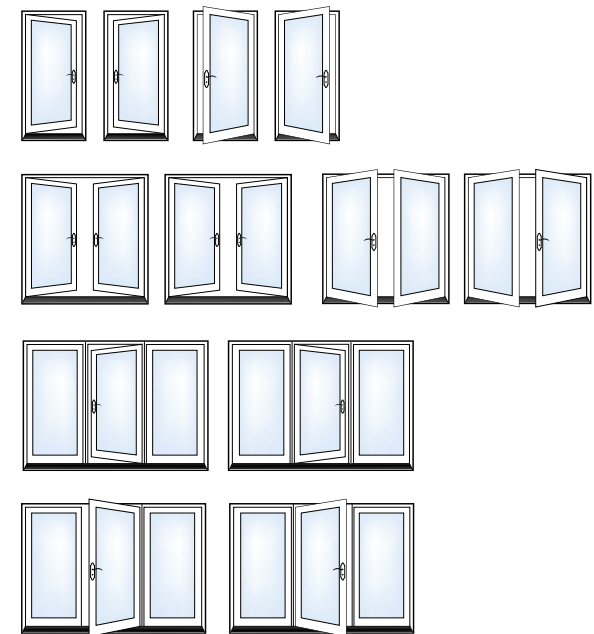

▲ Nothing can expand a room and bring the outside in like a Simonton Bay or Bow window. This Bay window features a Picture window in the center, flanked by two operable Casements. The Bay window can be made with 35 or 45-degree angles. Bow windows are comprised of three or more windows mullered at 10-degree increments. Simonton Bay and Bow windows can be made with a variety of operating styles.

▲ **The French Sliding Patio Door** features a wide stile and rail design that provides the elegant look of a French Rail hinged patio door with the space-saving operation of a sliding patio door.

▲ **The Contemporary Patio Door** boasts a sleek, streamlined profile. The broad expanse of glass afforded by a narrower panel frame results in larger sight lines for a clean, unobstructed view.

Some doors shown with optional grids and hardware.

▲ **Lumera™ Fiberglass Hinged Patio Door** combines the elegant design of a true French hinged patio door with low-maintenance, energy-efficient fiberglass construction. The fiberglass panel resists dents and dings from day-to-day traffic and will never rust, corrode or rot. And you won't find a more energy-efficient door on the market today.

Sliding Door Configurations

Hinged Door Configurations

Ask your Simonton Windows® dealer which Patio Door is right for you.

Why choose Simonton?

When you choose DaylightMax windows, you're also choosing Simonton, a trusted company that people have been coming home to for 65 years.