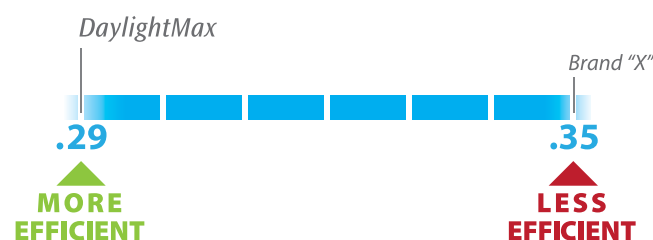

Saving energy is more important than ever.

Conserving natural resources, helping keep your energy costs affordable and making your home comfortable are all reasons that your windows and doors should be as energy-efficient as possible. That's why DaylightMax windows are designed for superior thermal performance. You'll not only notice a difference in the year-round comfort of your home—you'll appreciate the comfort of lower energy costs month after month, year after year.

The truth is in the numbers.

Just as a car's MPG makes it easy to compare the fuel efficiency of different models, a window's U-value makes it easy to compare energy efficiency between different window options. The lower the U-Value, the more efficient the window is. When comparing window options, ask for and compare the U-Value performance.

U-VALUE NUMBER

Take the Simonton Challenge

Compare DaylightMax with the same Gas, Glass and Spacer options in any competitive window and see the U-Value Advantage for yourself. Be wary of manufacturers who claim better U-Value performance but add costly options to meet DaylightMax performance.