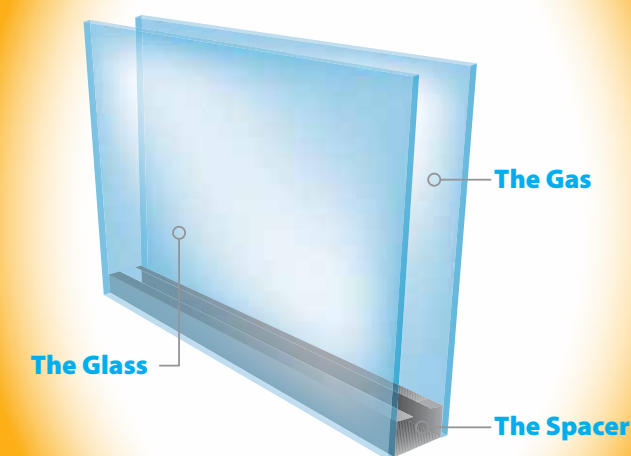

INSULATING GLASS UNIT