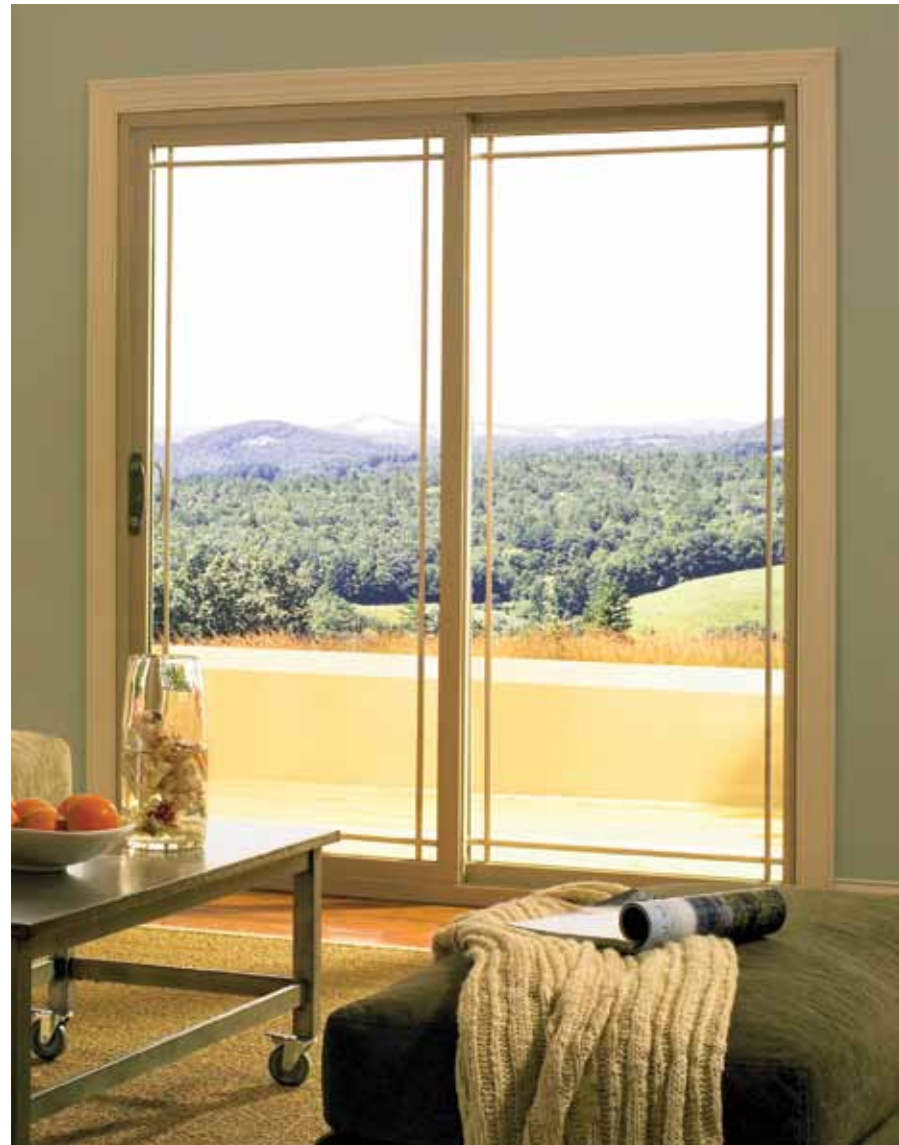

▲ **The Contemporary Patio Door** boasts a sleek, streamlined profile. The broad expanse of glass afforded by a narrower panel frame results in larger sight lines for a clean, unobstructed view.

Some doors shown with optional grids and hardware.